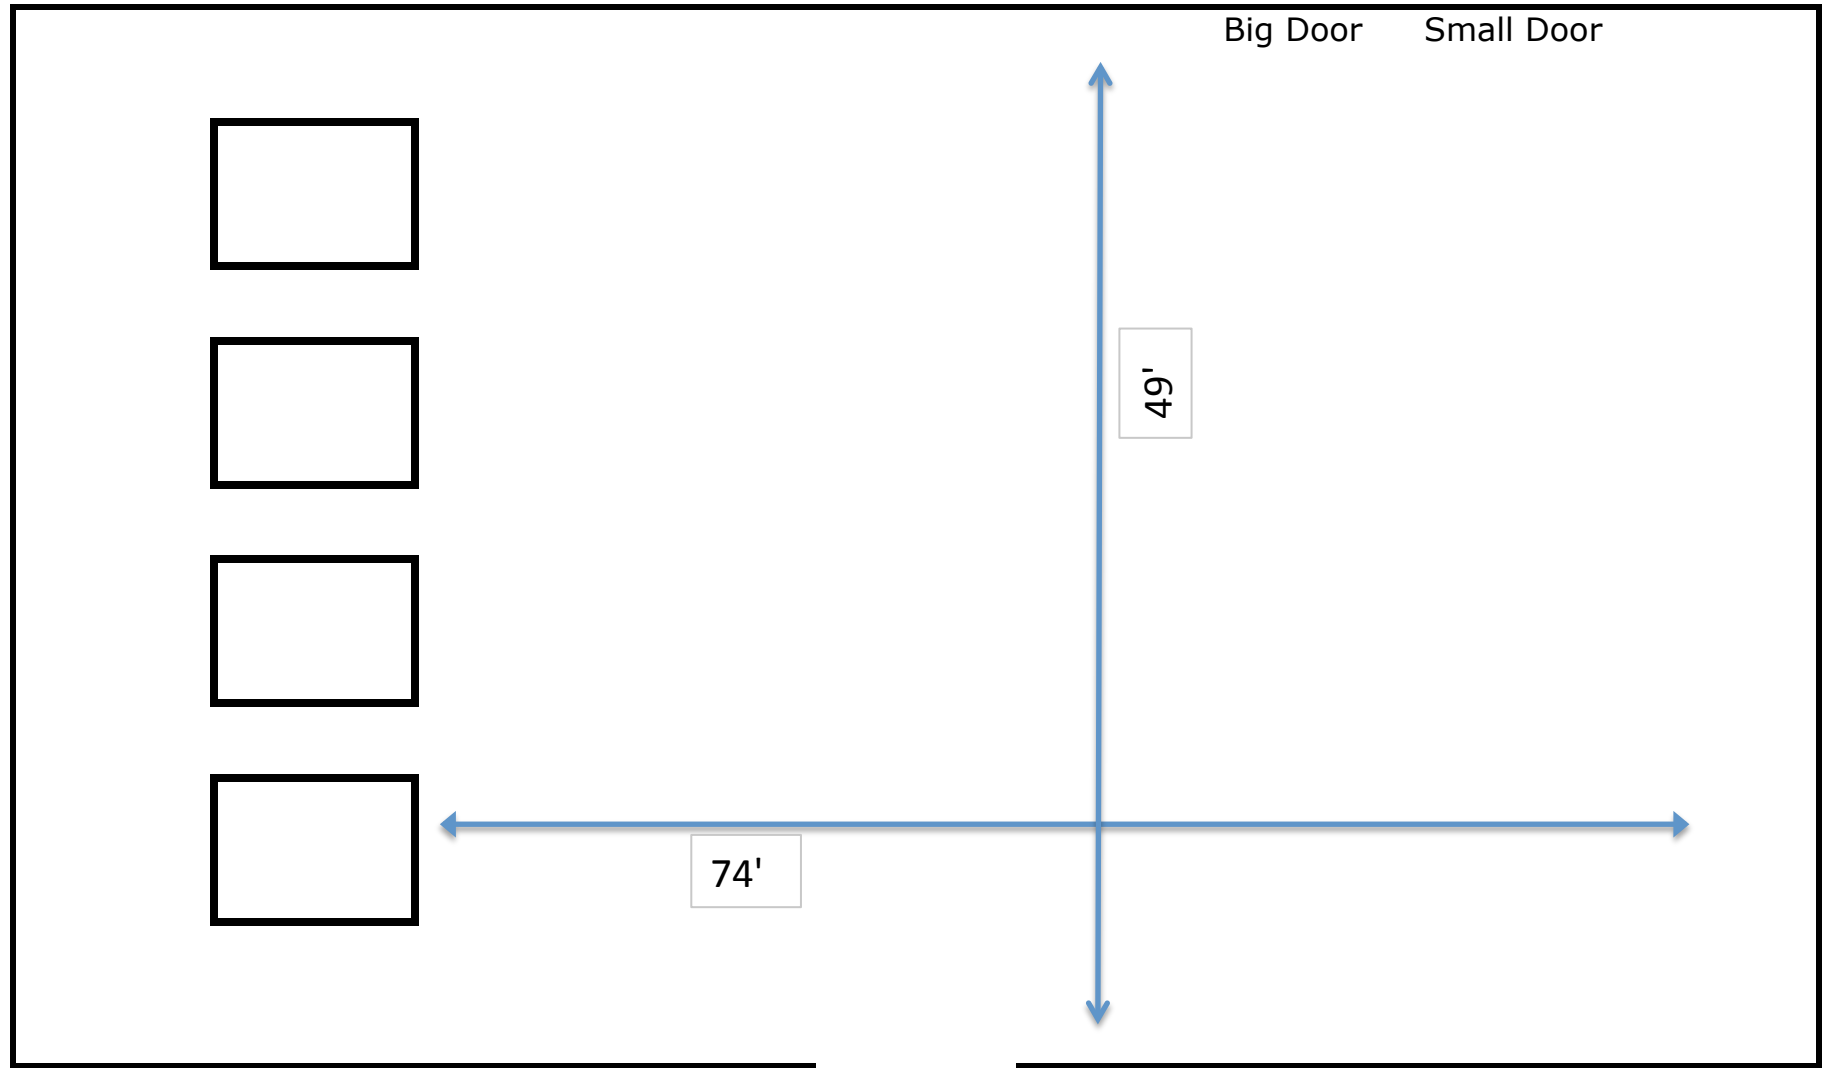

# Dye Room Layout

Big Door

Small Door

49'

74'

Glass  
Doors